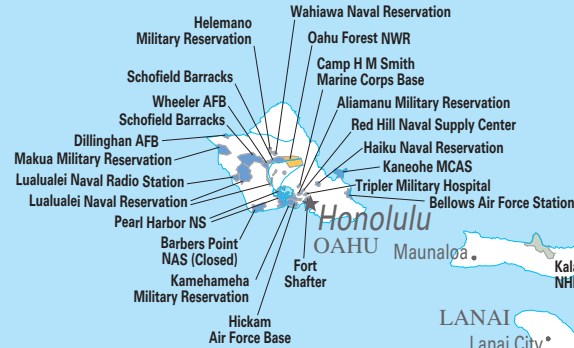

FEDERAL LANDS AND INDIAN RESERVATIONS

- Department of Defense (includes Army Corps of Engineers lakes)
- Fish and Wildlife Service / Wilderness
- National Park Service / Wilderness

Some small sites are not shown, especially in urban areas.

Albers equal area projection

Abbreviations

- AFB Air Force Base
- MCAS Marine Corps Air Station
- NAS Naval Air Station
- NHP National Historical Park
- NP National Park
- NS Naval Station
- NWR National Wildlife Refuge

MOLOKAI

LANAI

KAHOOLAWE

MAUI

PACIFIC OCEAN